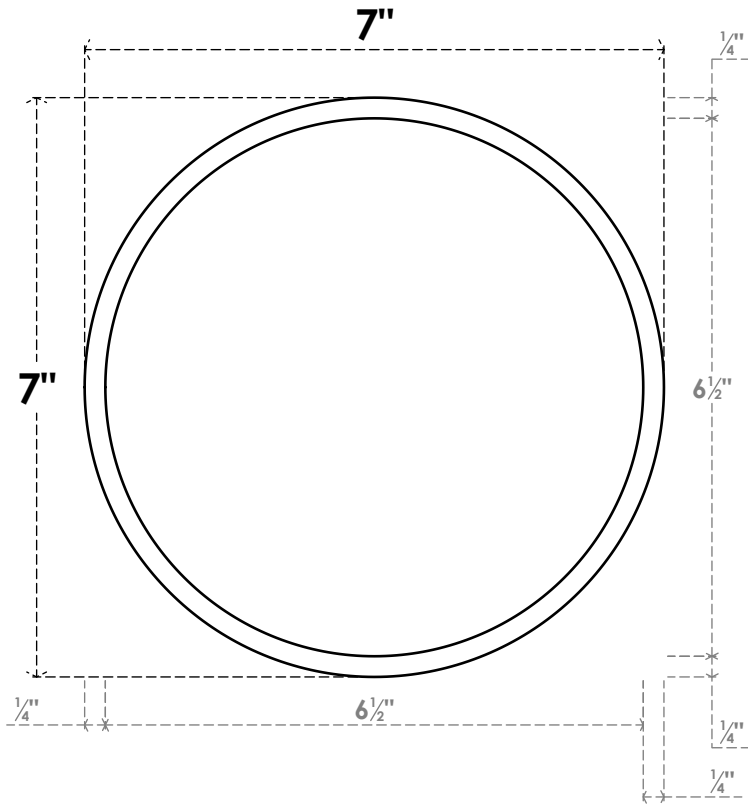

ROSP070X070X075GRY01

7"W X 7"H X 3/4"P STANDARD GRAYSON ROSETTE WITH BEVELED EDGE, ARCHITECTURAL GRADE PVC

FRONT

SIDE

EKENA MILLWORK
2300 WEST MAIN ST.
CLARKSVILLE, TX 75426
TOLL FREE: 866-607-0453
WWW.EKENAMILLWORK.COM

NOTES

1. INSTALLATION TO BE COMPLETED IN ACCORDANCE WITH MANUFACTURER'S SPECIFICATIONS.
2. DRAWING MAY NOT BE TO SCALE
3. THIS DRAWING IS INTENDED FOR DESIGN AND PLANNING PURPOSES ONLY.
4. ALL INFORMATION CONTAINED HEREIN WAS CURRENT AT THE TIME OF DEVELOPMENT BUT MUST BE REVIEWED AND APPROVED BY THE PRODUCT MANUFACTURER TO BE CONSIDERED ACCURATE.
5. ARCHITECTURAL GRADE PVC PRODUCTS ARE MADE FROM EXPANDED CELLULAR PVC AND COME NATURALLY WHITE BUT MAY BE PAINTED