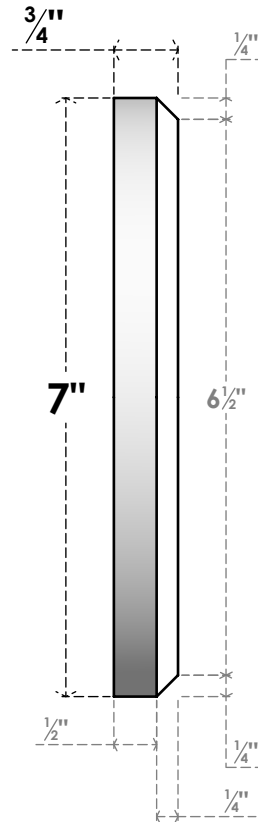

ROSP070X070X075GRY01

7"W X 7"H X 3/4"P STANDARD GRAYSON ROSETTE WITH BEVELED EDGE, ARCHITECTURAL GRADE PVC

FRONT

SIDE

EKENA MILLWORK
2300 WEST MAIN ST.
CLARKSVILLE, TX 75426
TOLL FREE: 866-607-0453
WWW.EKENAMILLWORK.COM

NOTES

1. INSTALLATION TO BE COMPLETED IN ACCORDANCE WITH MANUFACTURER'S SPECIFICATIONS.
2. DRAWING MAY NOT BE TO SCALE
3. THIS DRAWING IS INTENDED FOR DESIGN AND PLANNING PURPOSES ONLY.
4. ALL INFORMATION CONTAINED HEREIN WAS CURRENT AT THE TIME OF DEVELOPMENT BUT MUST BE REVIEWED AND APPROVED BY THE PRODUCT MANUFACTURER TO BE CONSIDERED ACCURATE.
5. ARCHITECTURAL GRADE PVC PRODUCTS ARE MADE FROM EXPANDED CELLULAR PVC AND COME NATURALLY WHITE BUT MAY BE PAINTED